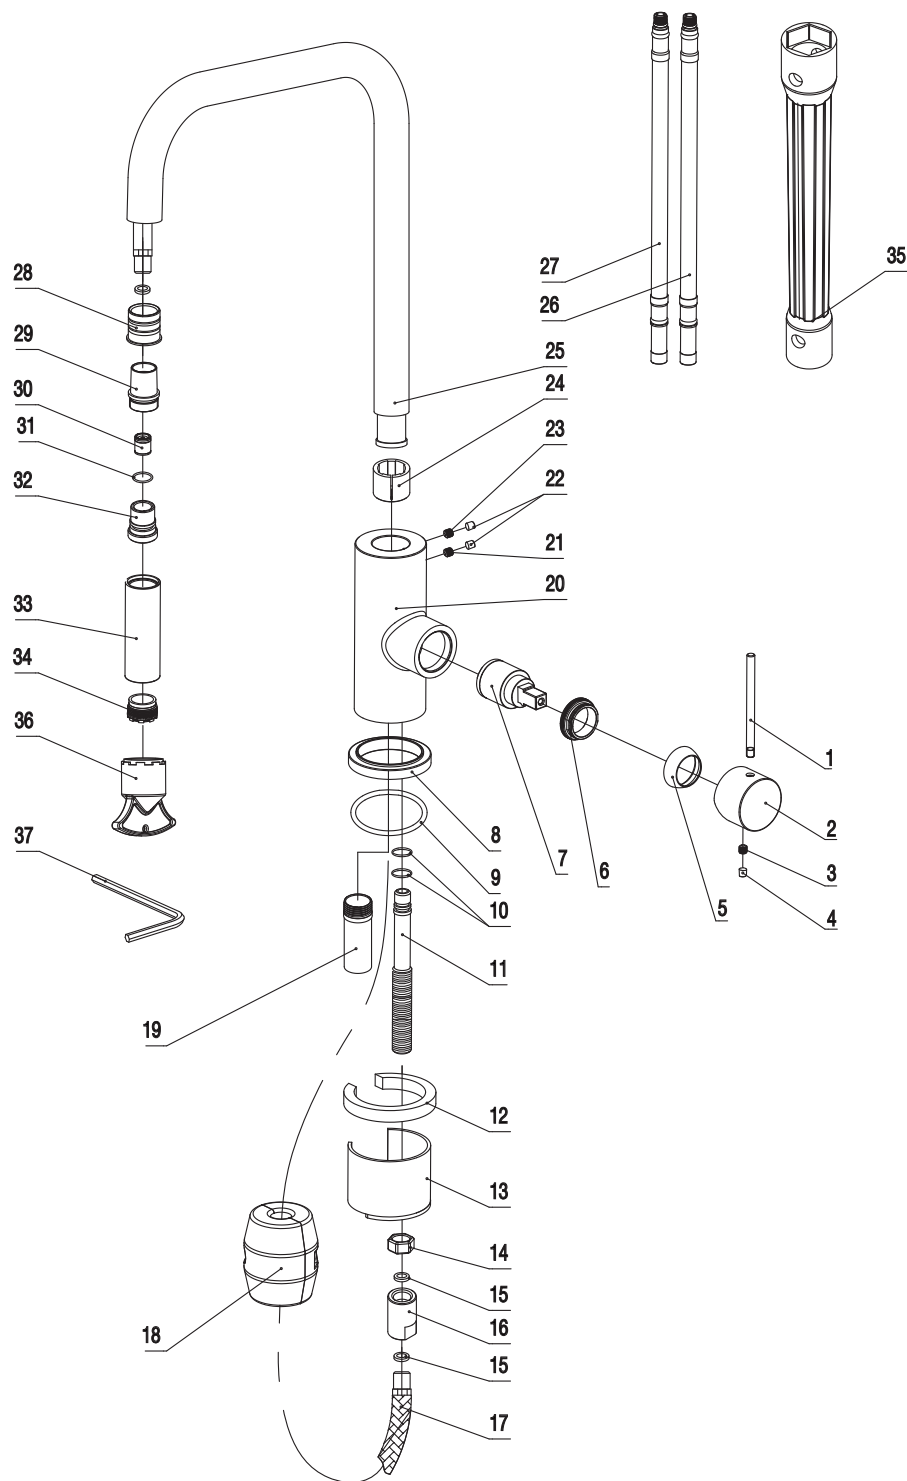

- 1 Handle bar
- 2 Handle base
- 3 Inner hex screw
- 4 Rubber
- 5 Cover ring
- 6 Screw nut
- 7 Cartridge
- 8 Base
- 9 O ring
- 10 O ring
- 11 Outlet connection
- 12 Plastic horseshoe
- 13 Horseshoe
- 14 Hex nut
- 15 Flat rubber gasket
- 16 Connector
- 17 Flexible hose
- 18 Weight
- 19 Sleeve
- 20 Body
- 21 Inner hex screw
- 22 Decoration cover
- 23 Inner hex screw
- 24 Rubber
- 25 Spout
- 26 Flexible hose
- 27 Flexible hose
- 28 Sleeve
- 29 Shower head joint
- 30 Check valve
- 31 O ring
- 32 Inner shower joint
- 33 Shower head cover
- 34 Aerator
- 35 Wrench
- 36 Wrench
- 37 Wrench

Steel Accent Square Amber

Art no: 30112 RSK: 8311446

SCANDTAP®
BATHROOM CONCEPTS

Scandtap AB, Olofsdalsvägen 21, 302 41 Halmstad, Sweden
info@scandtap.com, www.scandtap.com